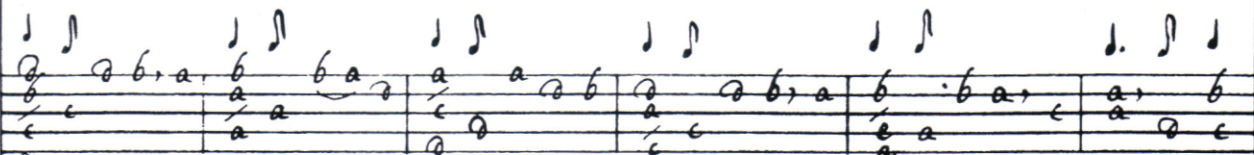

Recueil
Des pieces de Guitarre
De meilleurs Maîtres
Du siècle
Dixseptieme.

Ouverture

A musical score for guitar, consisting of ten staves. The first staff is labeled "Ouverture" and begins with a treble clef, a common time signature (C), and a key signature of one flat (B-flat). The notation includes standard musical notes, rests, and dynamic markings. Below the notes, there is extensive guitar tablature using letters 'a', 'b', and 'c' to indicate fret positions on the strings. The score is arranged in a traditional guitar layout, with the lowest string at the top of the page and the highest at the bottom.